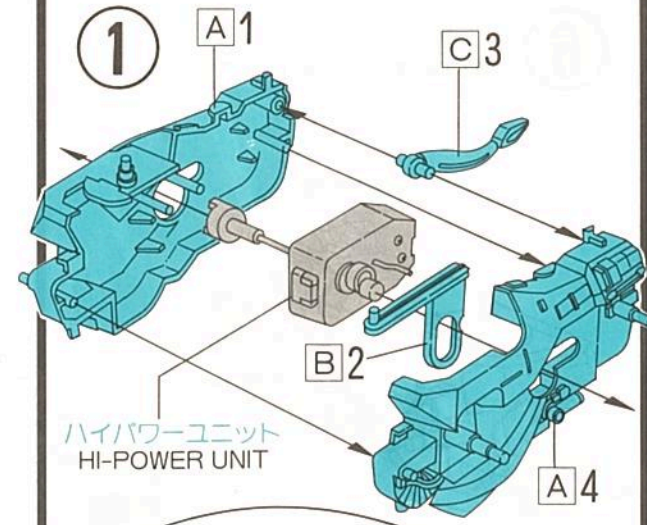

☆INTRODUCTION-Please read carefully before assembling.☆

- Separate the parts as they are needed, following the order given in the Instruction Manual.
- Numbers are marked on the frame holding the parts. Assemble the Zoid looking carefully at the Assembly Drawings and checking the Part Numbers.
- Use your safety scissors to cut the parts off the frame. Remove excess plastic where part was cut from frame.
- After it has been completed, Zoid moves with its wind-up motor, and can be also taken to pieces as Zoid does not require glue to assemble.
- You can paint or remodel Zoid to create your own with your imagination.
- ※If you wish to paint your Zoid, we advise the use of water-based paints for reasons of safety.
- ※Always keep away from fire and open the window when you paint or glue.

フード  
HOOD

パイロット(2体)  
PILOT(2PIECES)

ハイパワーユニット  
HI-POWER UNIT

ラベル  
LABEL

キャップ(9個)  
CAP(9PIECES)

※説明書の図と商品が一部異なっている場合がありますが、ご了承ください。

ハイパワーユニット  
HI-POWER UNIT

※この部分が垂直になるようにリユースを少し回し、B2を取り付けます。

2

3

頭部の取り付け方  
FITTING OF THE HEAD

4

5

足の組み方  
ASSEMBLING OF THE LEGS

6

左足の取り付け方  
FITTING OF THE LEFT LEGS