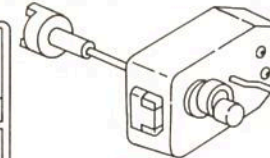

☆INTRODUCTION-Please read carefully before assembling.☆

- Separate the parts as they are needed, following the order given in the Instruction Manual.
- Numbers are marked on the frame holding the parts. Assemble the Zoid looking carefully at the Assembly Drawings and checking the Part Numbers.
- Use your safety scissors to cut the parts off the frame. Remove excess plastic where part was cut from frame.
- After it has been completed, Zoid moves with its wind-up motor, and can be also taken to pieces as Zoid does not require glue to assemble.
- You can paint or remodel Zoid to create your own with your imagination.
- ※If you wish to paint your Zoid, we advise the use of water-based paints for reasons of safety.
- ※Always keep away from fire and open the window when you paint or glue.

フード  
HOOD

パイロット(2体)  
PILOT(2PIECES)

ハイパワーユニット  
HI-POWER UNIT

ラベル  
LABEL

キャップ(9個)  
CAP(9PIECES)

※説明書の図と商品が一部異なっている場合がありますが、ご了承ください。

ハイパワーユニット  
HI-POWER UNIT

※この部分が垂直になるようにリユースを少し回し、B2を取り付けます。