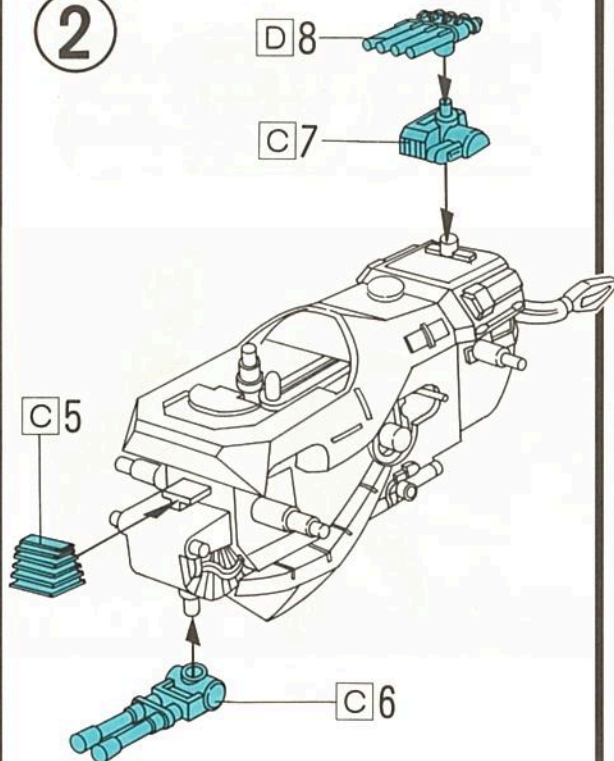

☆INTRODUCTION-Please read carefully before assembling.☆

- Separate the parts as they are needed, following the order given in the Instruction Manual.
- Numbers are marked on the frame holding the parts. Assemble the Zoid looking carefully at the Assembly Drawings and checking the Part Numbers.
- Use your safety scissors to cut the parts off the frame. Remove excess plastic where part was cut from frame.
- After it has been completed, Zoid moves with its wind-up motor, and can be also taken to pieces as Zoid does not require glue to assemble.
- You can paint or remodel Zoid to create your own with your imagination.
- ※If you wish to paint your Zoid, we advise the use of water-based paints for reasons of safety.
- ※Always keep away from fire and open the window when you paint or glue.

フード  
HOOD

パイロット(2体)  
PILOT(2PIECES)

ハイパワーユニット  
HI-POWER UNIT

ラベル  
LABEL

キャップ(9個)  
CAP(9PIECES)

※説明書の図と商品が一部異なっている場合がありますが、ご了承ください。

ハイパワーユニット  
HI-POWER UNIT

※この部分が垂直になるようにリユースを少し回し、B2を取り付けます。

2

3

頭部の取り付け方  
FITTING OF THE HEAD

4

5

足の組み方  
ASSEMBLING OF THE LEGS

6

左足の取り付け方  
FITTING OF THE LEFT LEGS