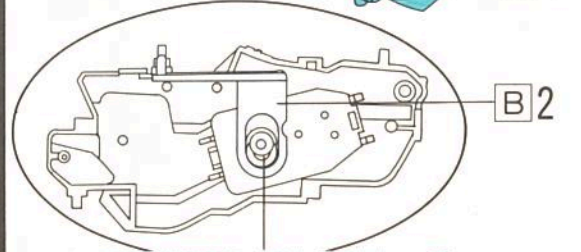

☆INTRODUCTION-Please read carefully before assembling.☆

- Separate the parts as they are needed, following the order given in the Instruction Manual.
- Numbers are marked on the frame holding the parts. Assemble the Zoid looking carefully at the Assembly Drawings and checking the Part Numbers.
- Use your safety scissors to cut the parts off the frame. Remove excess plastic where part was cut from frame.
- After it has been completed, Zoid moves with its wind-up motor, and can be also taken to pieces as Zoid does not require glue to assemble.
- You can paint or remodel Zoid to create your own with your imagination.
- ※If you wish to paint your Zoid, we advise the use of water-based paints for reasons of safety.
- ※Always keep away from fire and open the window when you paint or glue.

フード  
HOOD

パイロット(2体)  
PILOT(2PIECES)

ハイパワーユニット  
HI-POWER UNIT

ラベル  
LABEL

キャップ(9個)  
CAP(9PIECES)

※説明書の図と商品が一部異なっている場合がありますが、ご了承ください。

ハイパワーユニット  
HI-POWER UNIT

※この部分が垂直になるようにリユースを少し回し、B2を取り付けます。

2

3

頭部の取り付け方  
FITTING OF THE HEAD

4

5

足の組み方  
ASSEMBLING OF THE LEGS

6

左足の取り付け方  
FITTING OF THE LEFT LEGS